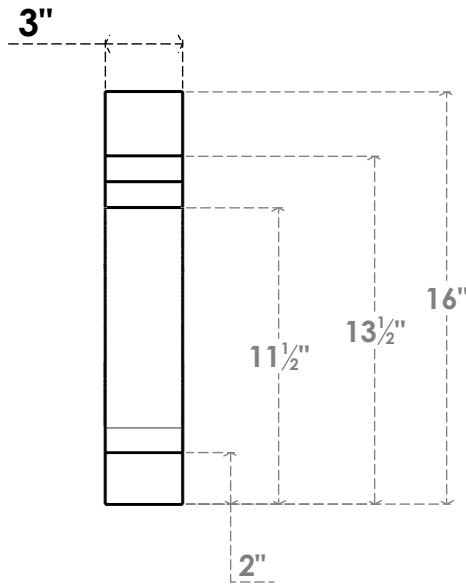

ITEM NUMBER: BRCPO030X12000X16000PEC

3"W X 12"D X 16"H PESCADERO ARCHITECTURAL GRADE PVC OPEN BRACE

SIDE PROFILE

FRONT PROFILE

ISOMETRIC

EKENA MILLWORK
 2300 WEST MAIN ST.
 CLARKSVILLE, TX 75426
 TOLL FREE: 866-607-0453
 WWW.EKENAMILLWORK.COM

NOTES

1. INSTALLATION TO BE COMPLETED IN ACCORDANCE WITH MANUFACTURER'S SPECIFICATIONS.
2. DRAWING MAY NOT BE TO SCALE
3. THIS DRAWING IS INTENDED FOR DESIGN AND PLANNING PURPOSES ONLY.
4. ALL INFORMATION CONTAINED HEREIN WAS CURRENT AT THE TIME OF DEVELOPMENT BUT MUST BE REVIEWED AND APPROVED BY THE PRODUCT MANUFACTURER TO BE CONSIDERED ACCURATE.
5. ARCHITECTURAL GRADE PVC PRODUCTS ARE MADE FROM EXPANDED CELLULAR PVC AND COME NATURALLY WHITE BUT MAY BE PAINTED