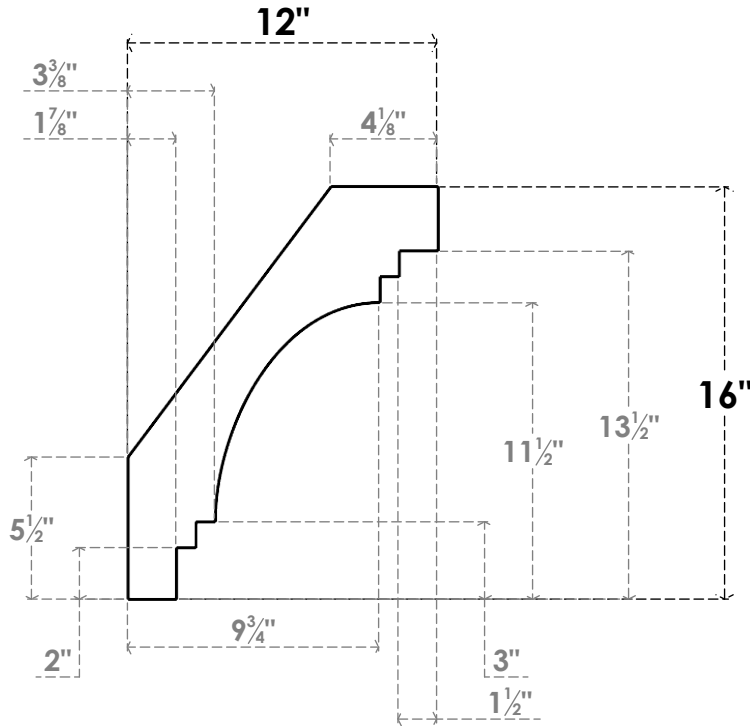

ITEM NUMBER: BRCPO030X12000X16000PEC

3"W X 12"D X 16"H PESCADERO ARCHITECTURAL GRADE PVC OPEN BRACE

SIDE PROFILE

FRONT PROFILE

ISOMETRIC

EKENA MILLWORK
 2300 WEST MAIN ST.
 CLARKSVILLE, TX 75426
 TOLL FREE: 866-607-0453
 WWW.EKENAMILLWORK.COM