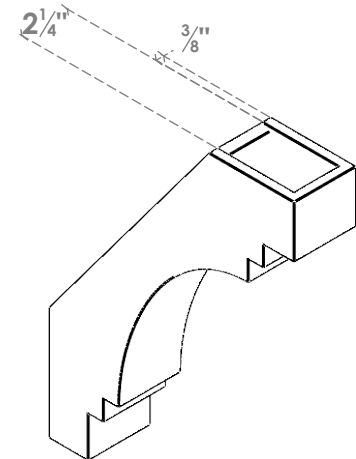

ITEM NUMBER: BRCPO030X12000X16000PEC

3"W X 12"D X 16"H PESCADERO ARCHITECTURAL GRADE PVC OPEN BRACE

SIDE PROFILE

FRONT PROFILE

ISOMETRIC

EKENA MILLWORK
 2300 WEST MAIN ST.
 CLARKSVILLE, TX 75426
 TOLL FREE: 866-607-0453
 WWW.EKENAMILLWORK.COM